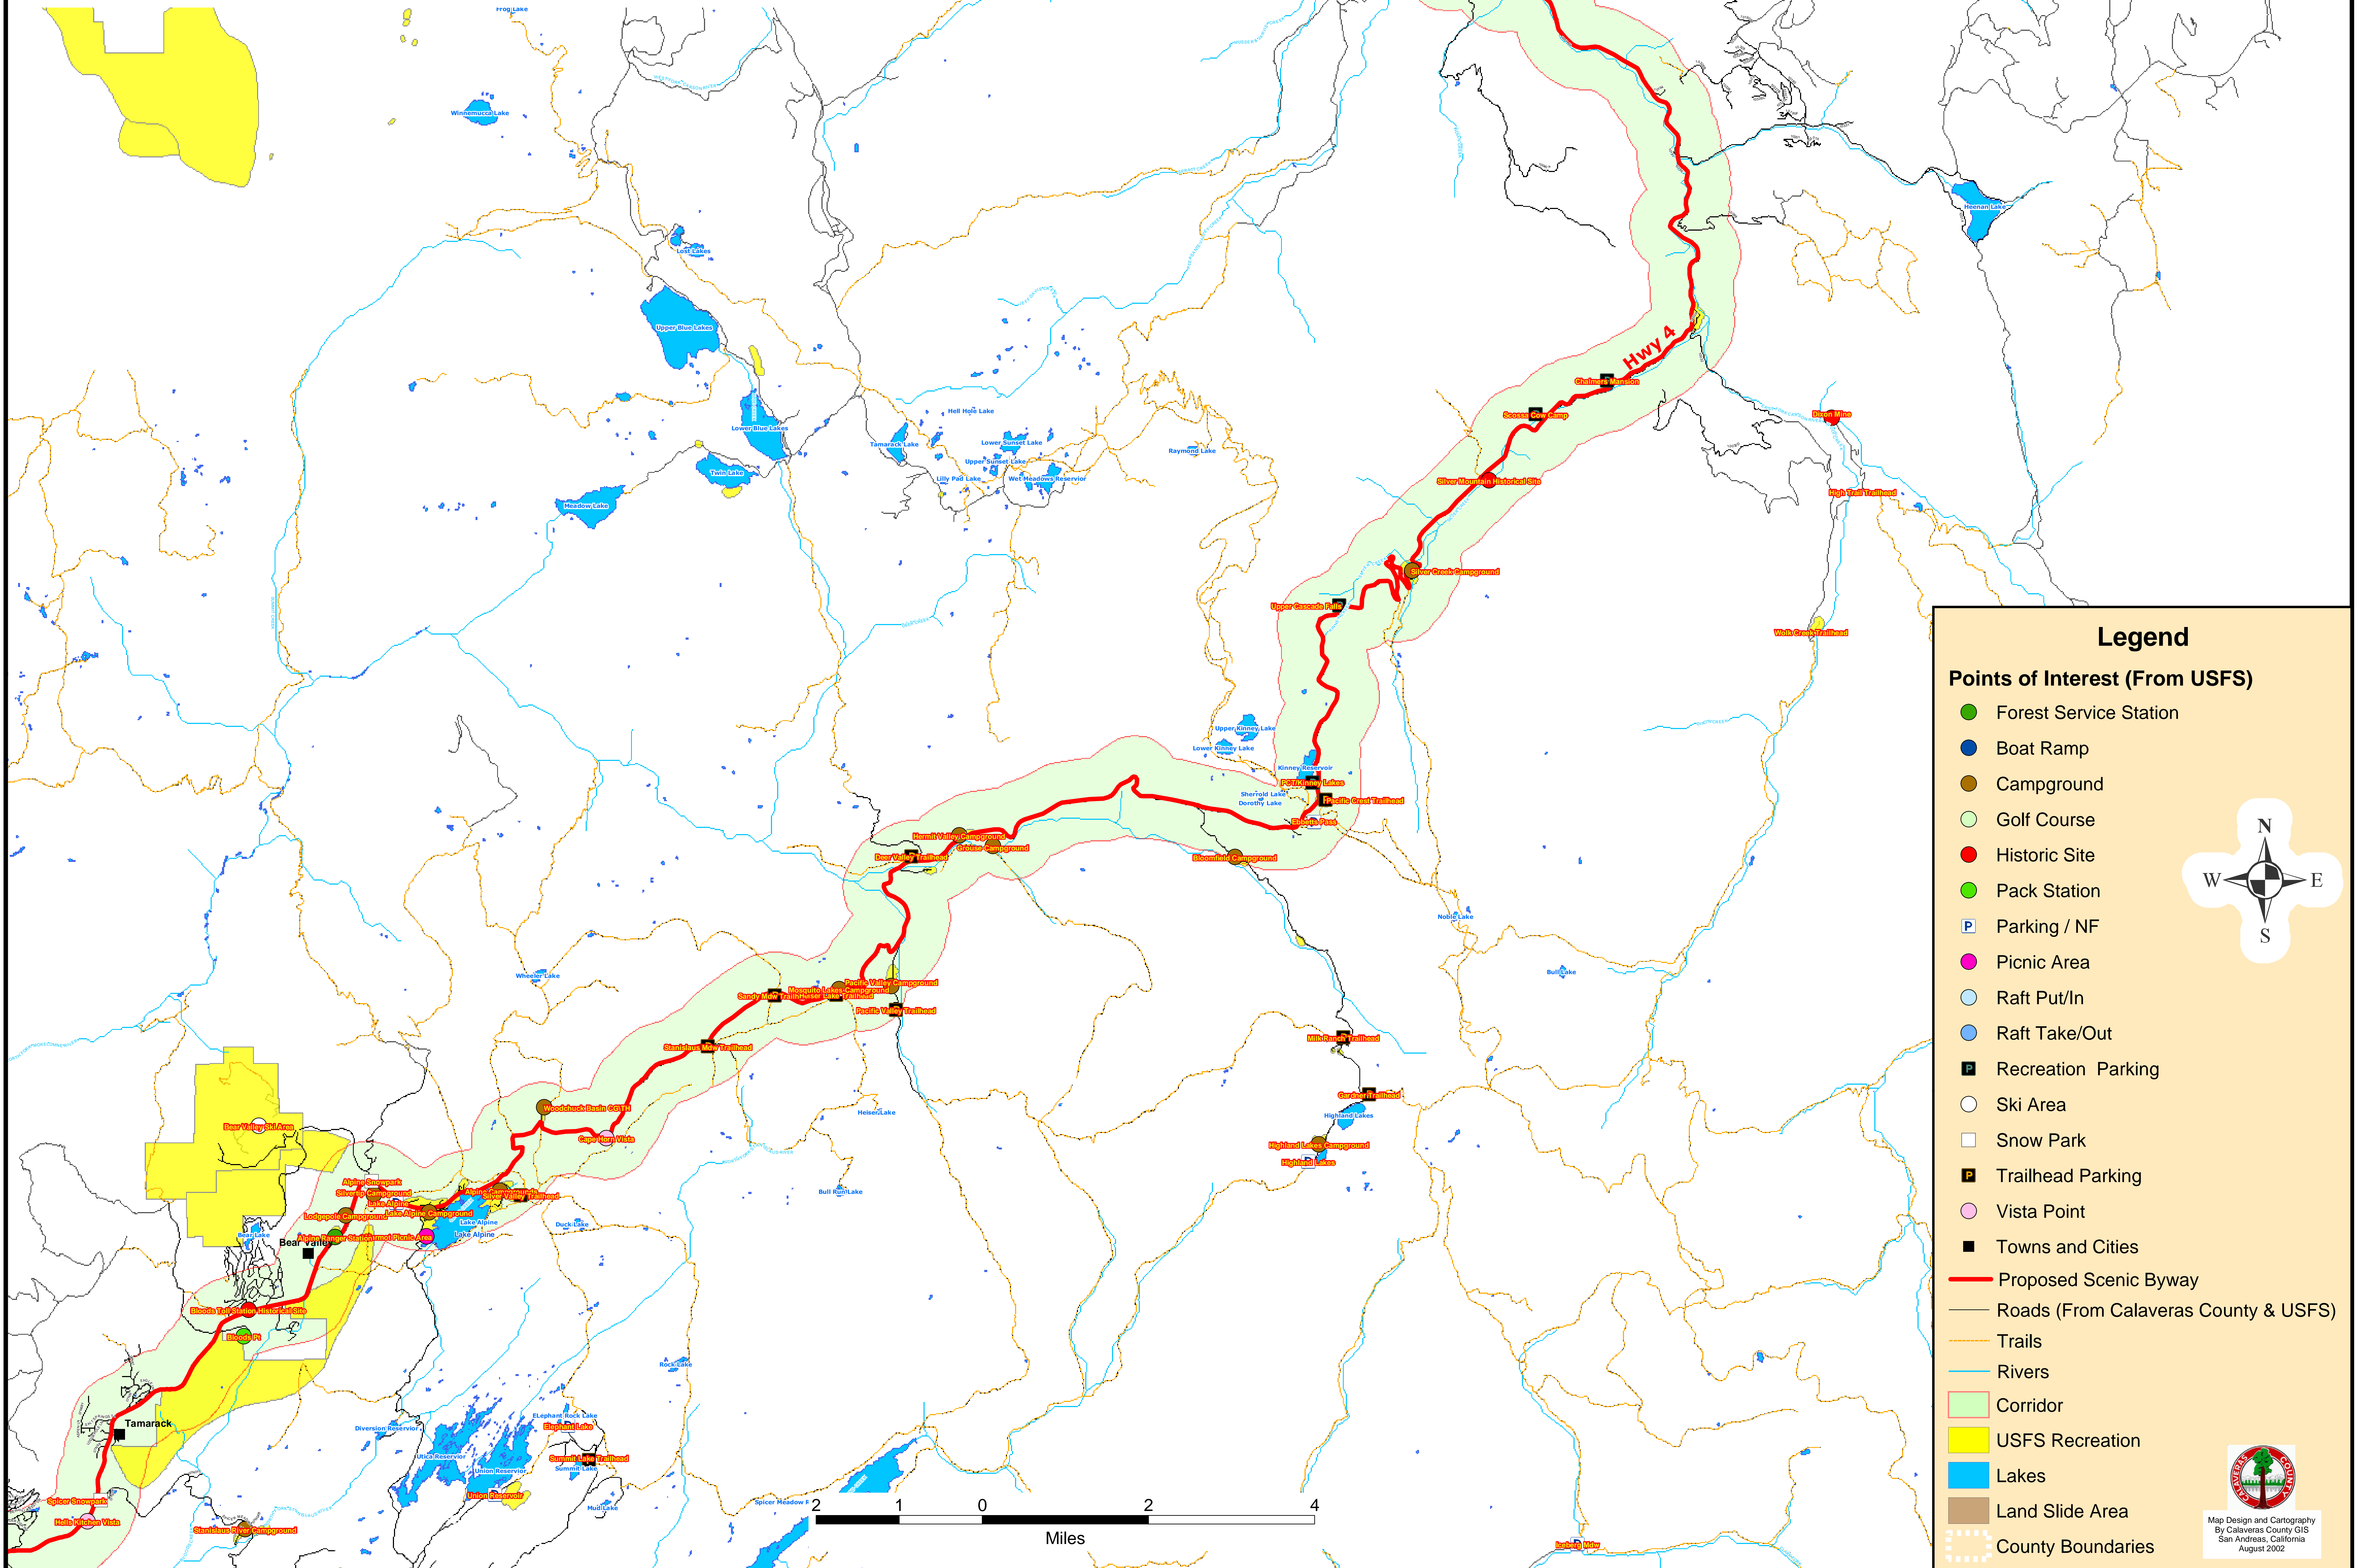

# Ebbetts Pass Scenic Byway Overview Map Eastern Section

## Legend

### Points of Interest (From USFS)

- Forest Service Station
- Boat Ramp
- Campground
- Golf Course
- Historic Site
- Pack Station
- P Parking / NF
- Picnic Area
- Raft Put/In
- Raft Take/Out
- P Recreation Parking
- Ski Area
- Snow Park
- P Trailhead Parking
- Vista Point
- Towns and Cities
- Proposed Scenic Byway
- Roads (From Calaveras County & USFS)
- Trails
- Rivers
- Corridor
- USFS Recreation
- Lakes
- Land Slide Area
- County Boundaries