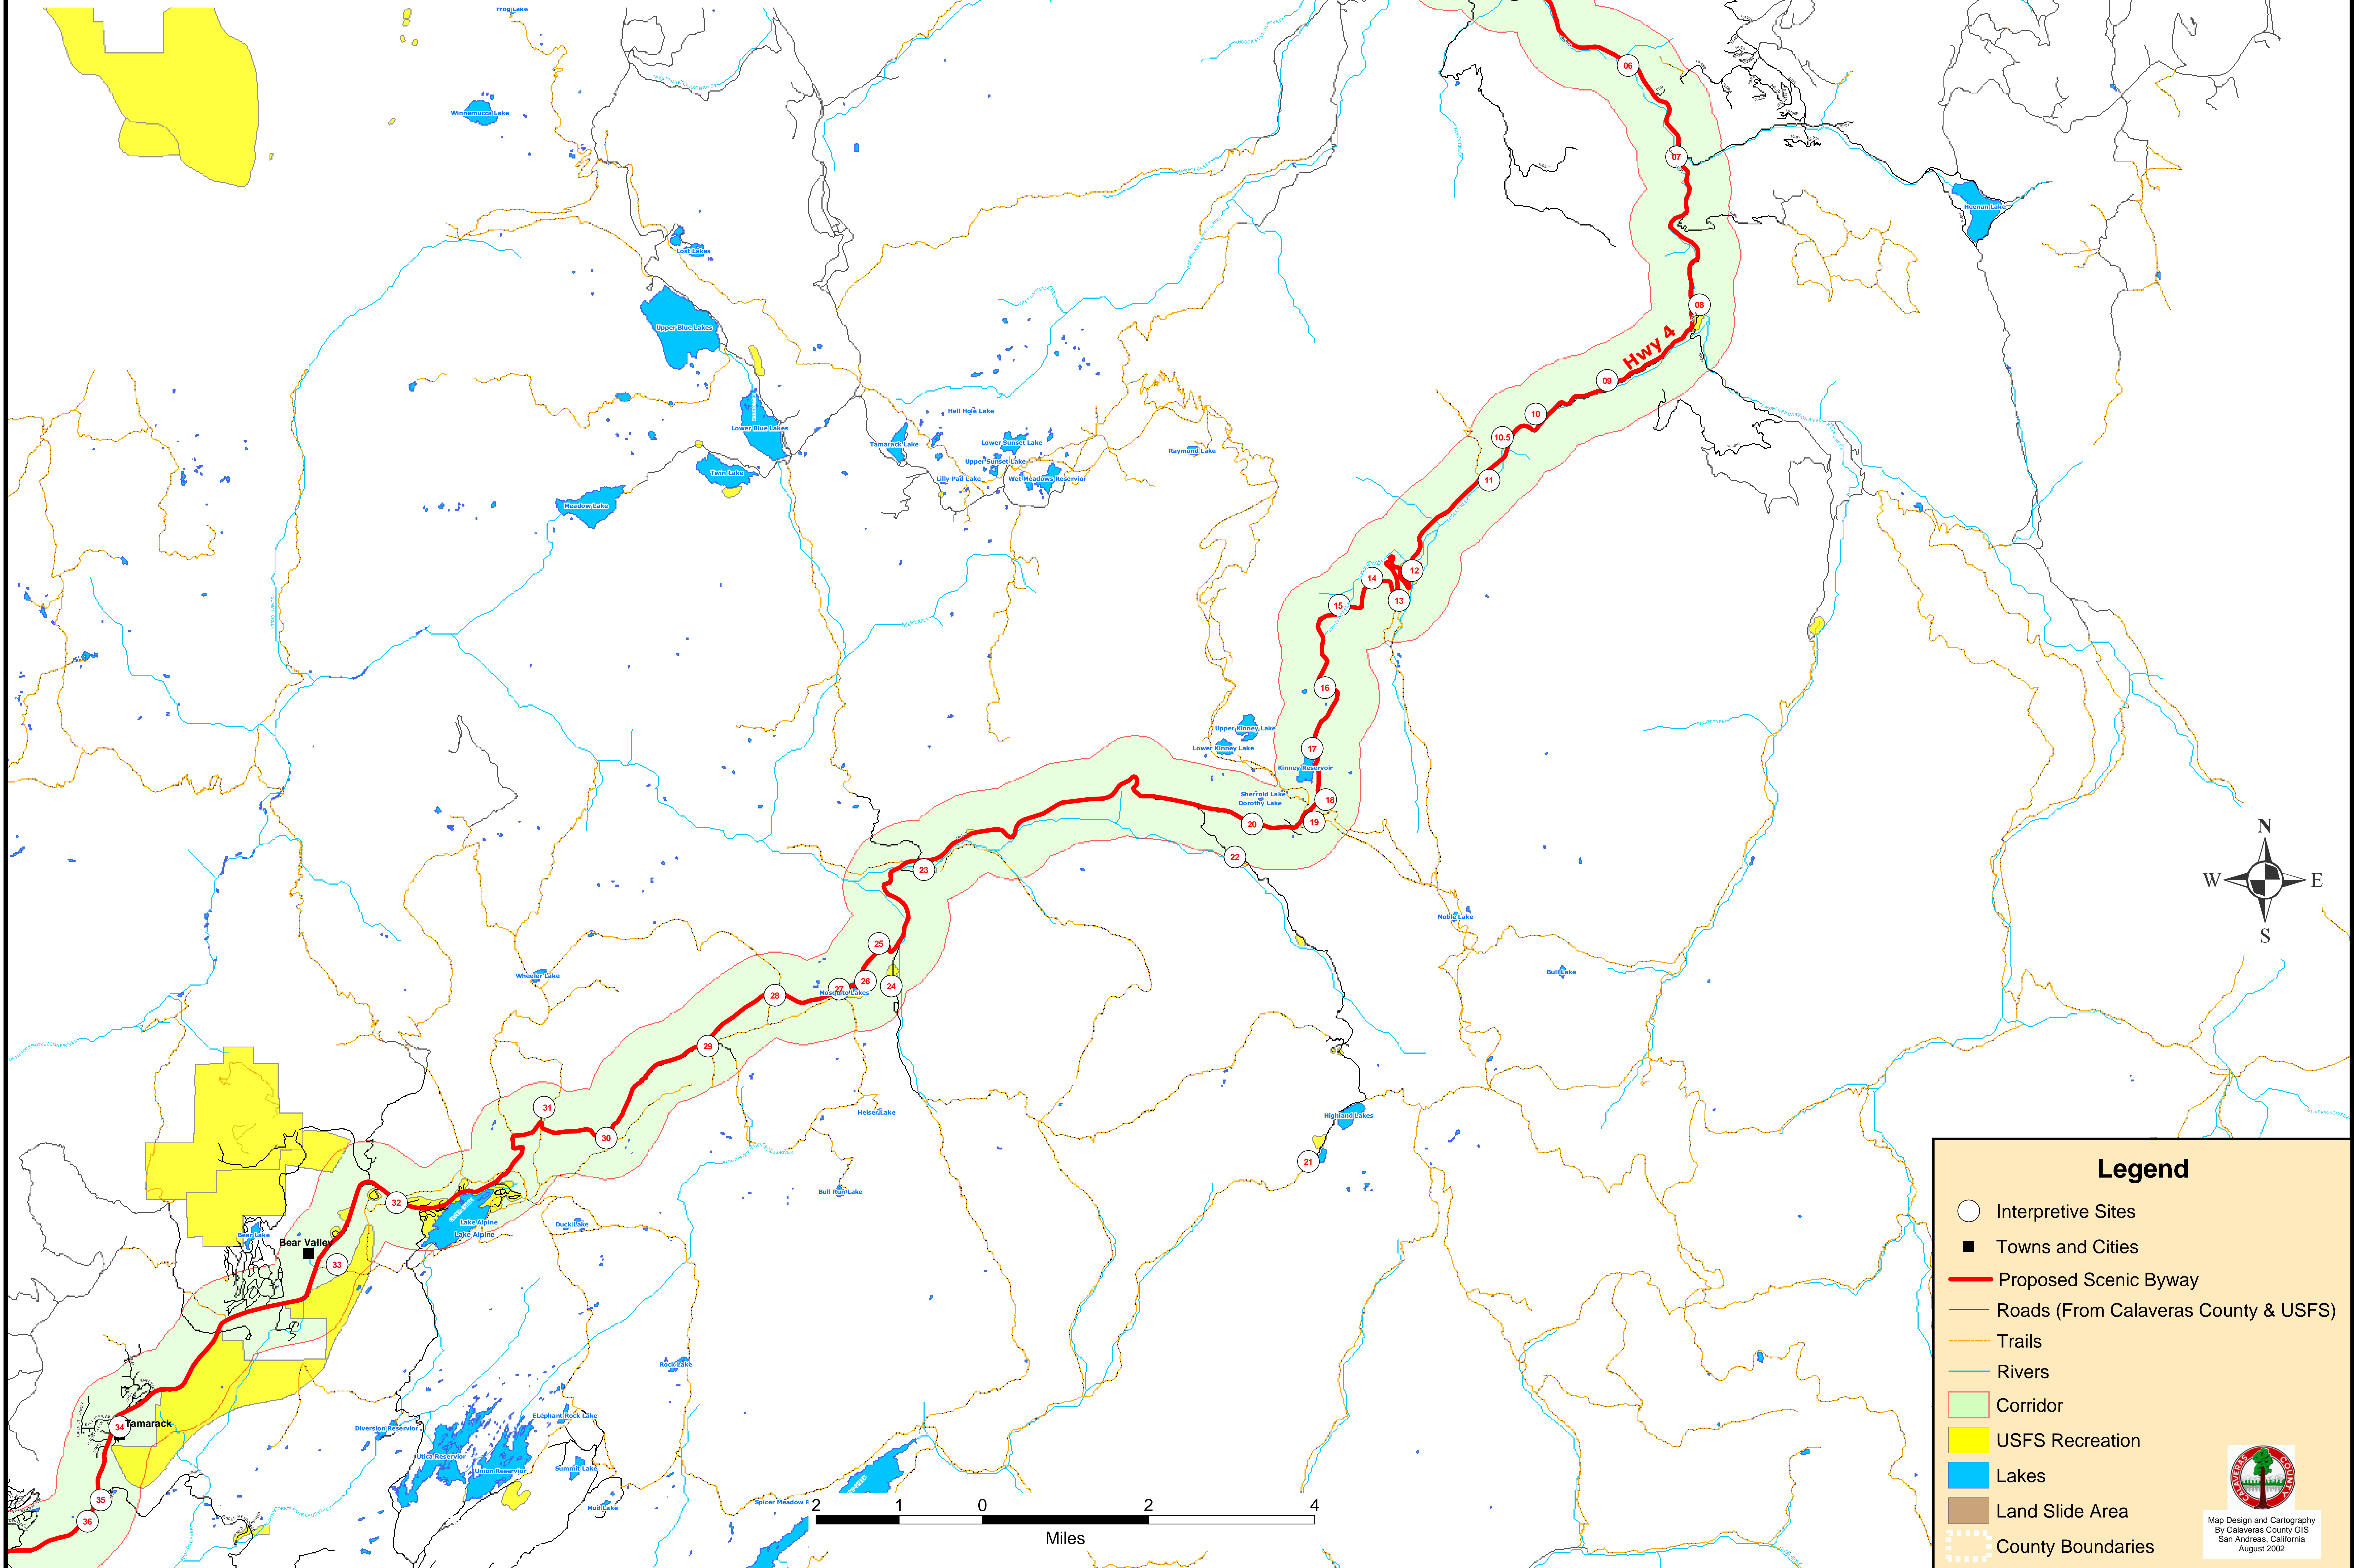

Ebbetts Pass Scenic Byway Proposed Interpretive Sites Eastern Section

Legend

- Interpretive Sites
- Towns and Cities
- Proposed Scenic Byway
- Roads (From Calaveras County & USFS)
- Trails
- Rivers
- Corridor
- USFS Recreation
- Lakes
- Land Slide Area
- County Boundaries