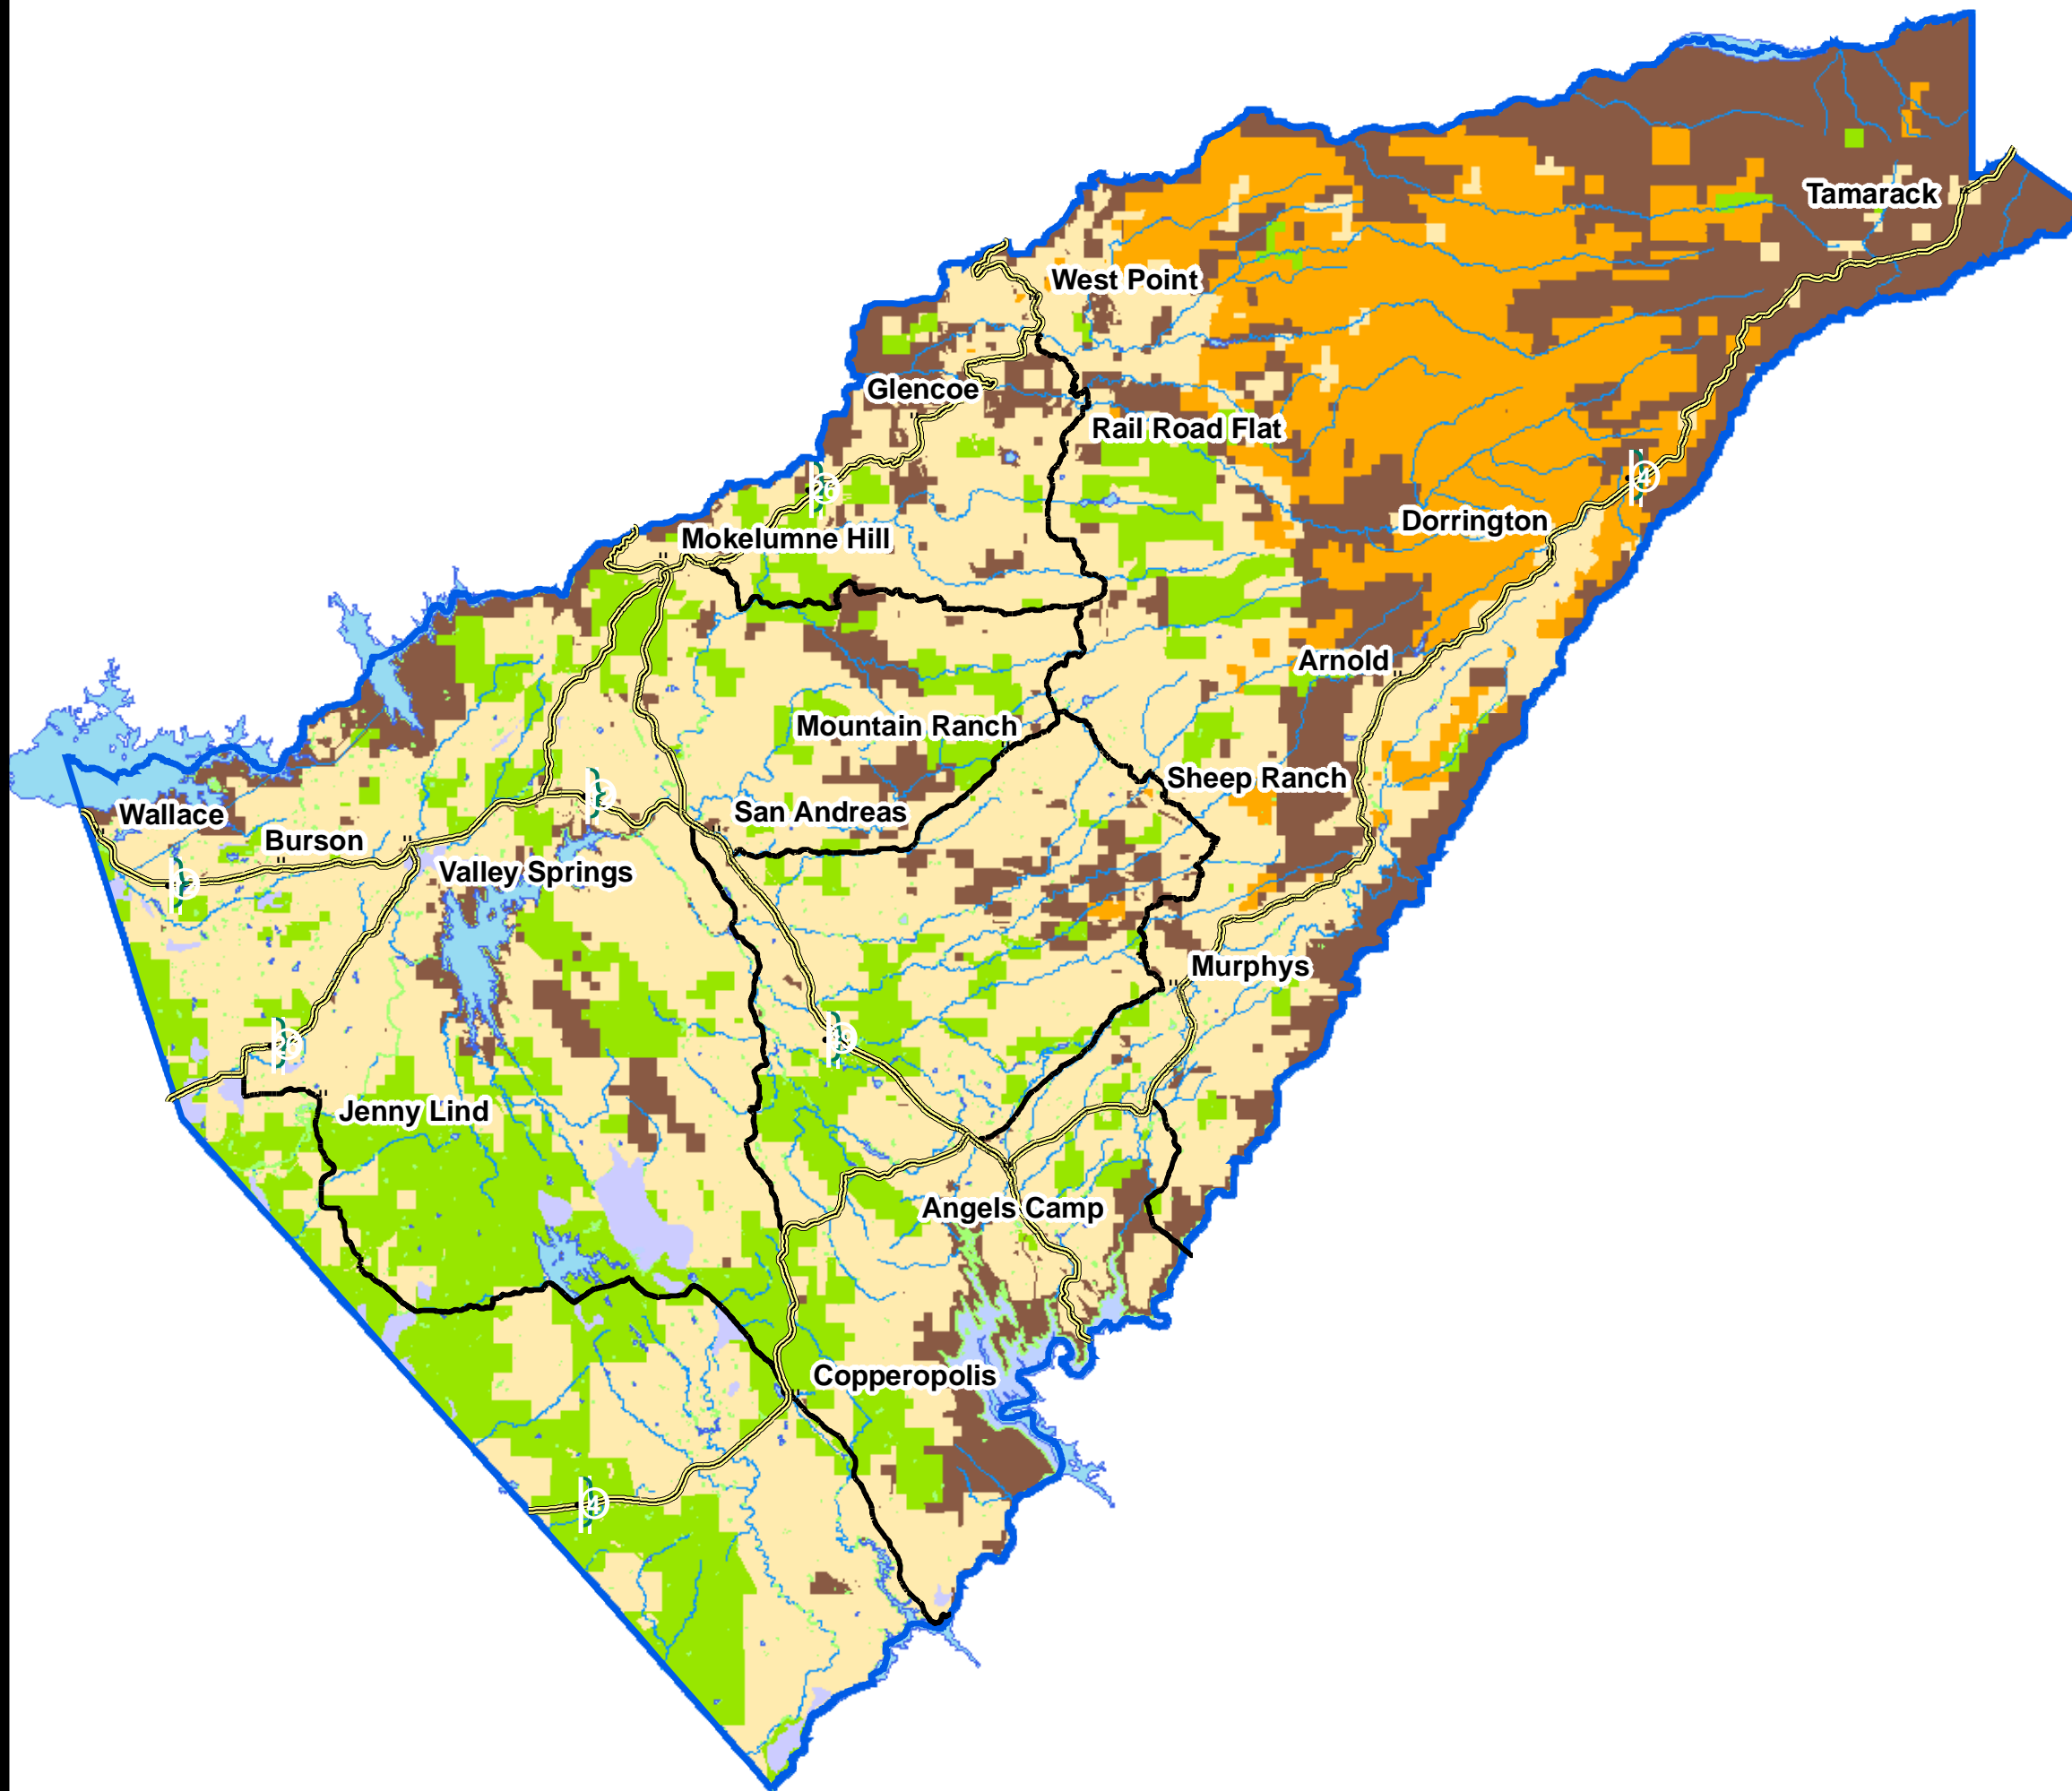

Map 4

Selected Natural Resources For Base Case Scenario

Legend

- " Main Towns
- == State Highways
- Major Roads
- Main Rivers
- Lakes
- Wetlands
- Timber Preserve
- Ag Preserve
- Public Lands

Map Design and Cartography
By Calaveras County Planning
San Andreas, California
April 2008