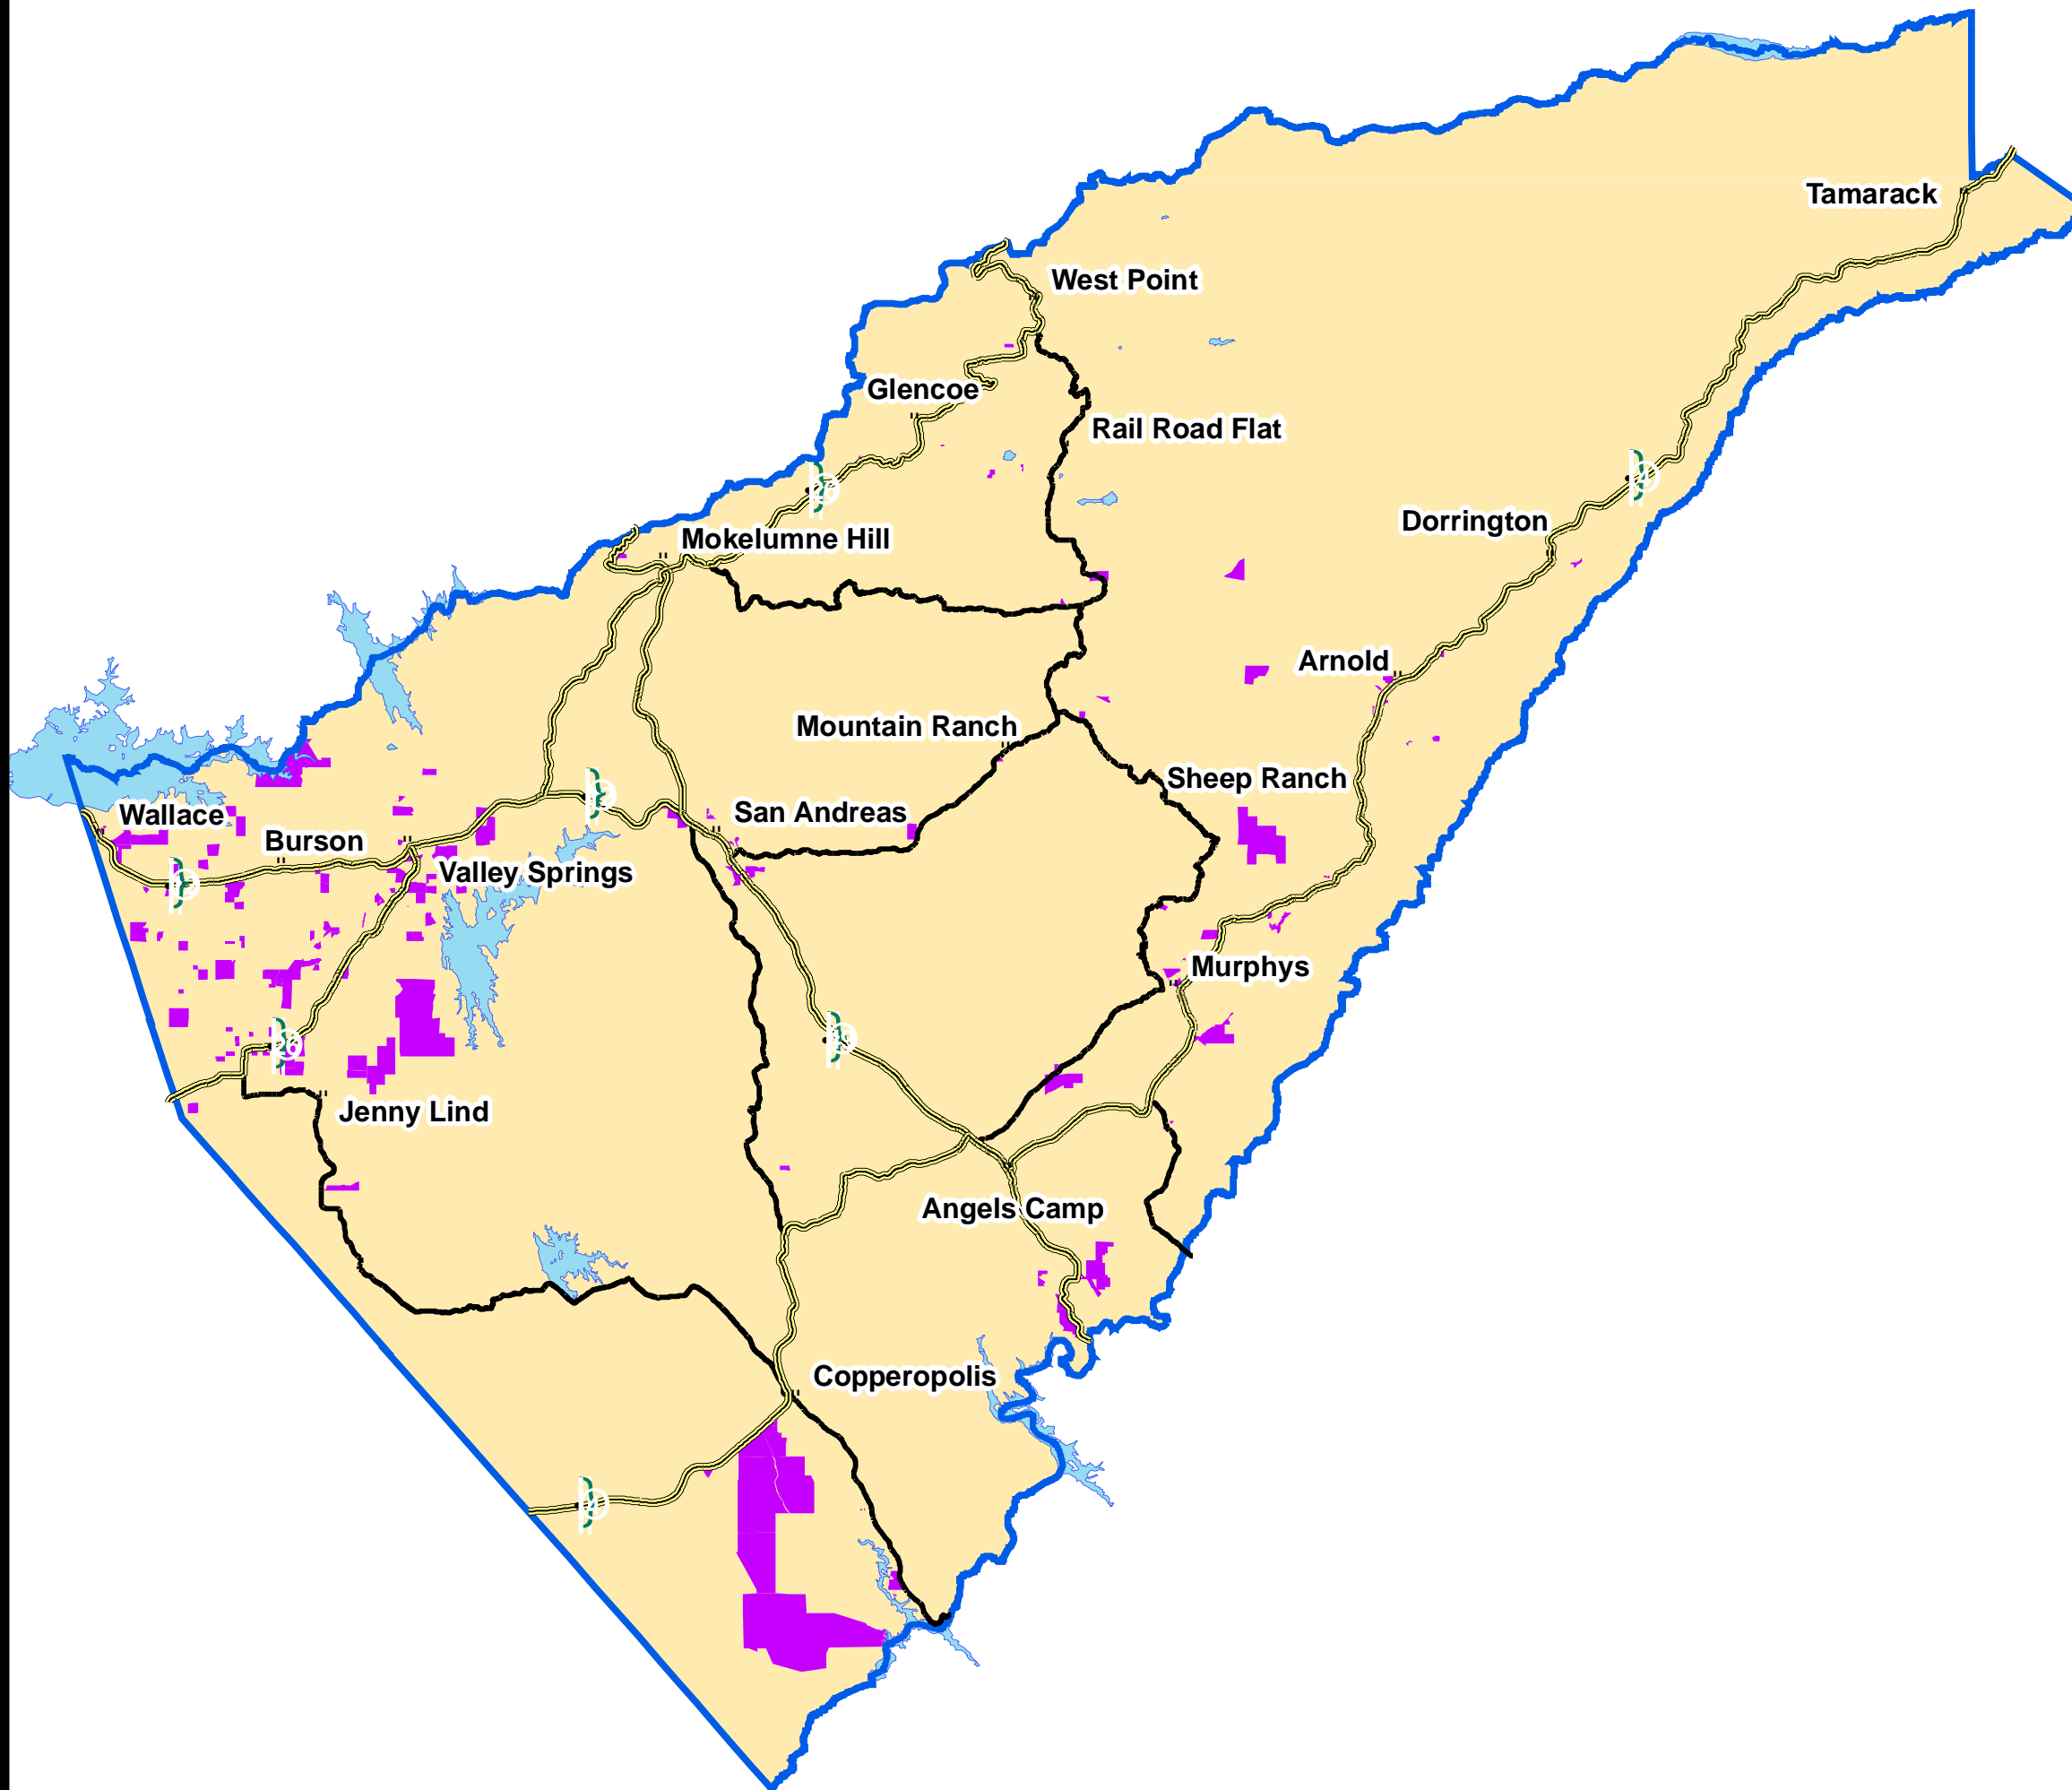

Map 2

Current Development Projects

Note: The Current Development Projects information is a work in progress; the information needs to be verified with the Planning Department records.

Legend

- " Main Towns
- State Highways
- Major Roads
- Main Lakes
- Current Development Projects

Map Design and Cartography
By Calaveras County Planning
San Andreas, California
April 2008