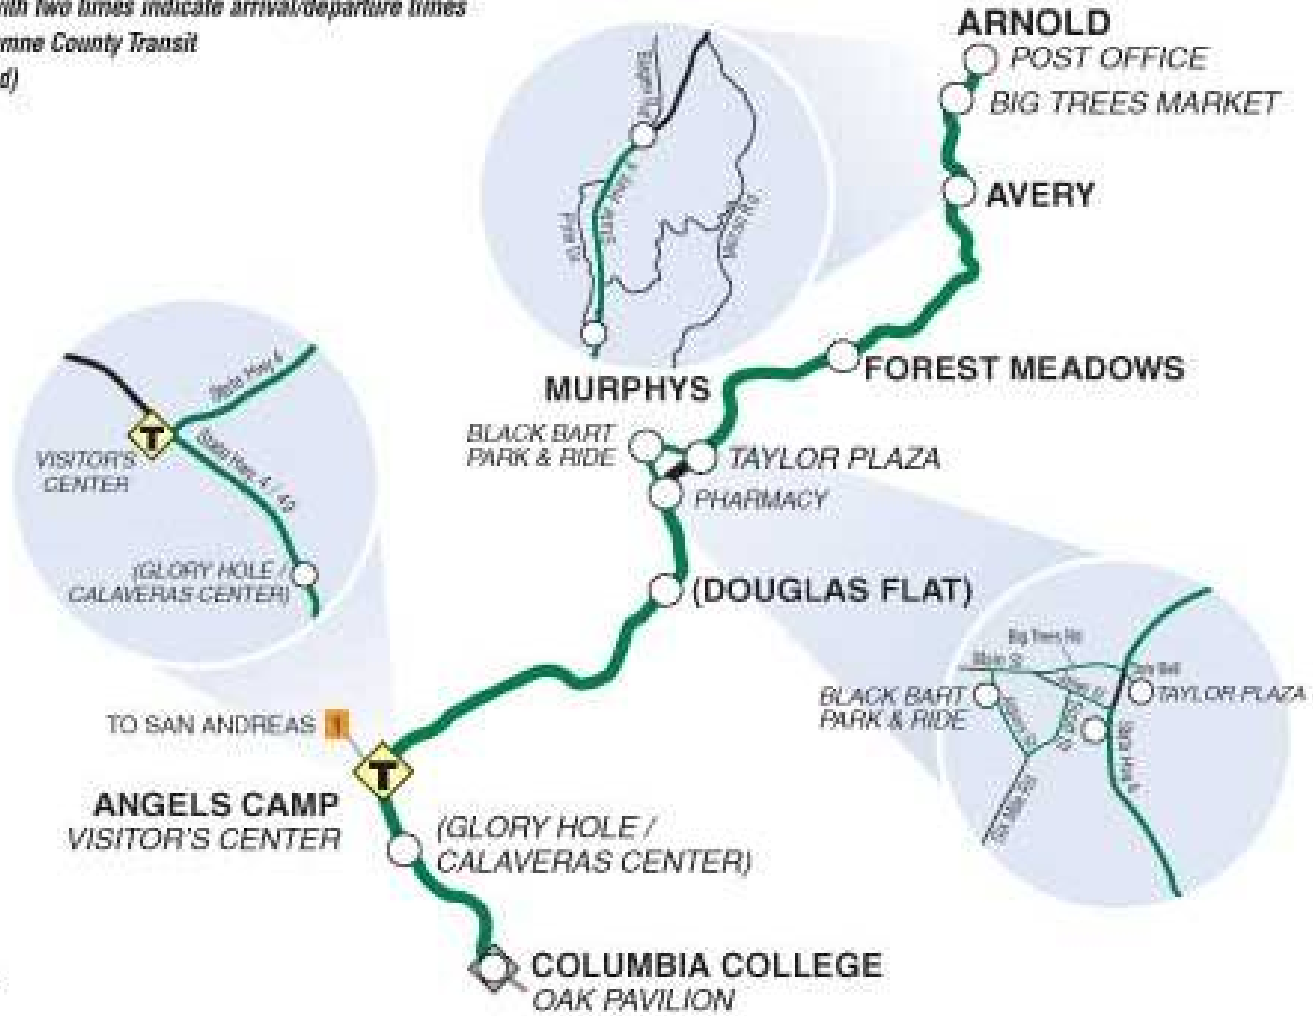

Calaveras Transit – Route 1

Calaveras Transit – Routes 2 and 3

Calaveras Transit – Route 4

Bus stops with two times indicate arrival/departure times
TCT = Tuolumne County Transit
(On-Demand)

Calaveras Transit – Lodi Route